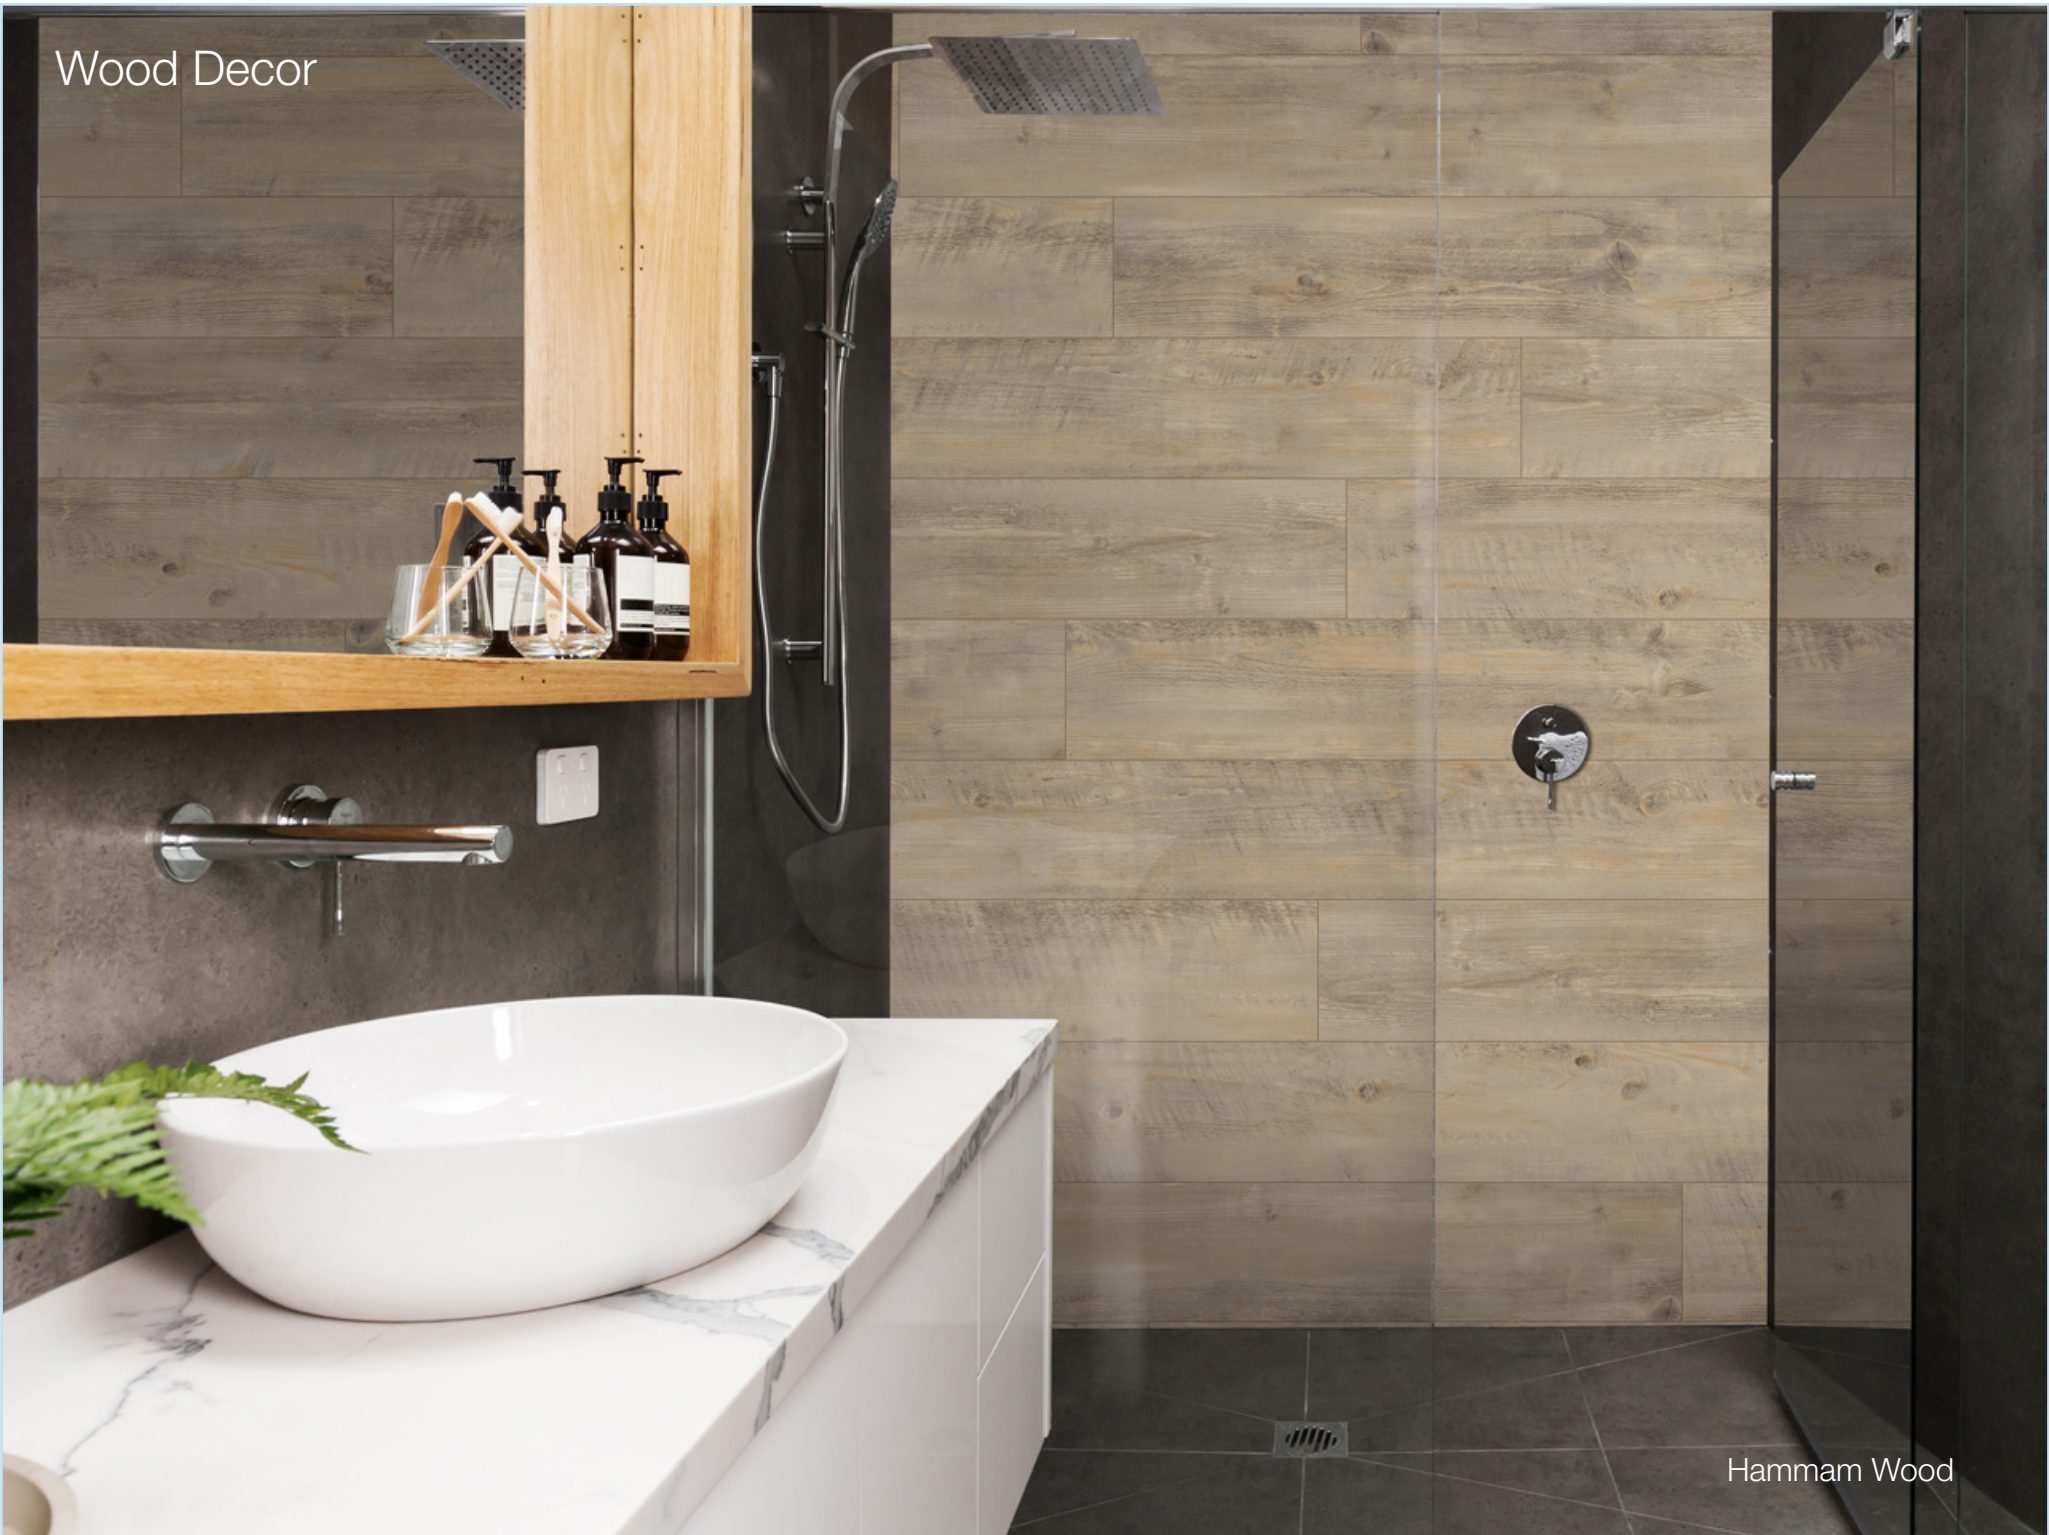

WALL +

DECORATIVE WALL PANELS

Revêtement mural décoratif / Paneles de Pared Decorativos

WATERPROOF

Hammam Wood

Wood Decor

Hamam Wood

Hamam Wood + Cargo Wood

Mineral Decor

MIX AND MATCH

White Stone + Cargo Wood

White Marble

Dark Stone

Black Stone

Hamam Wood + Gray Concrete

Gray Slate

Cream Slate

Black Stone