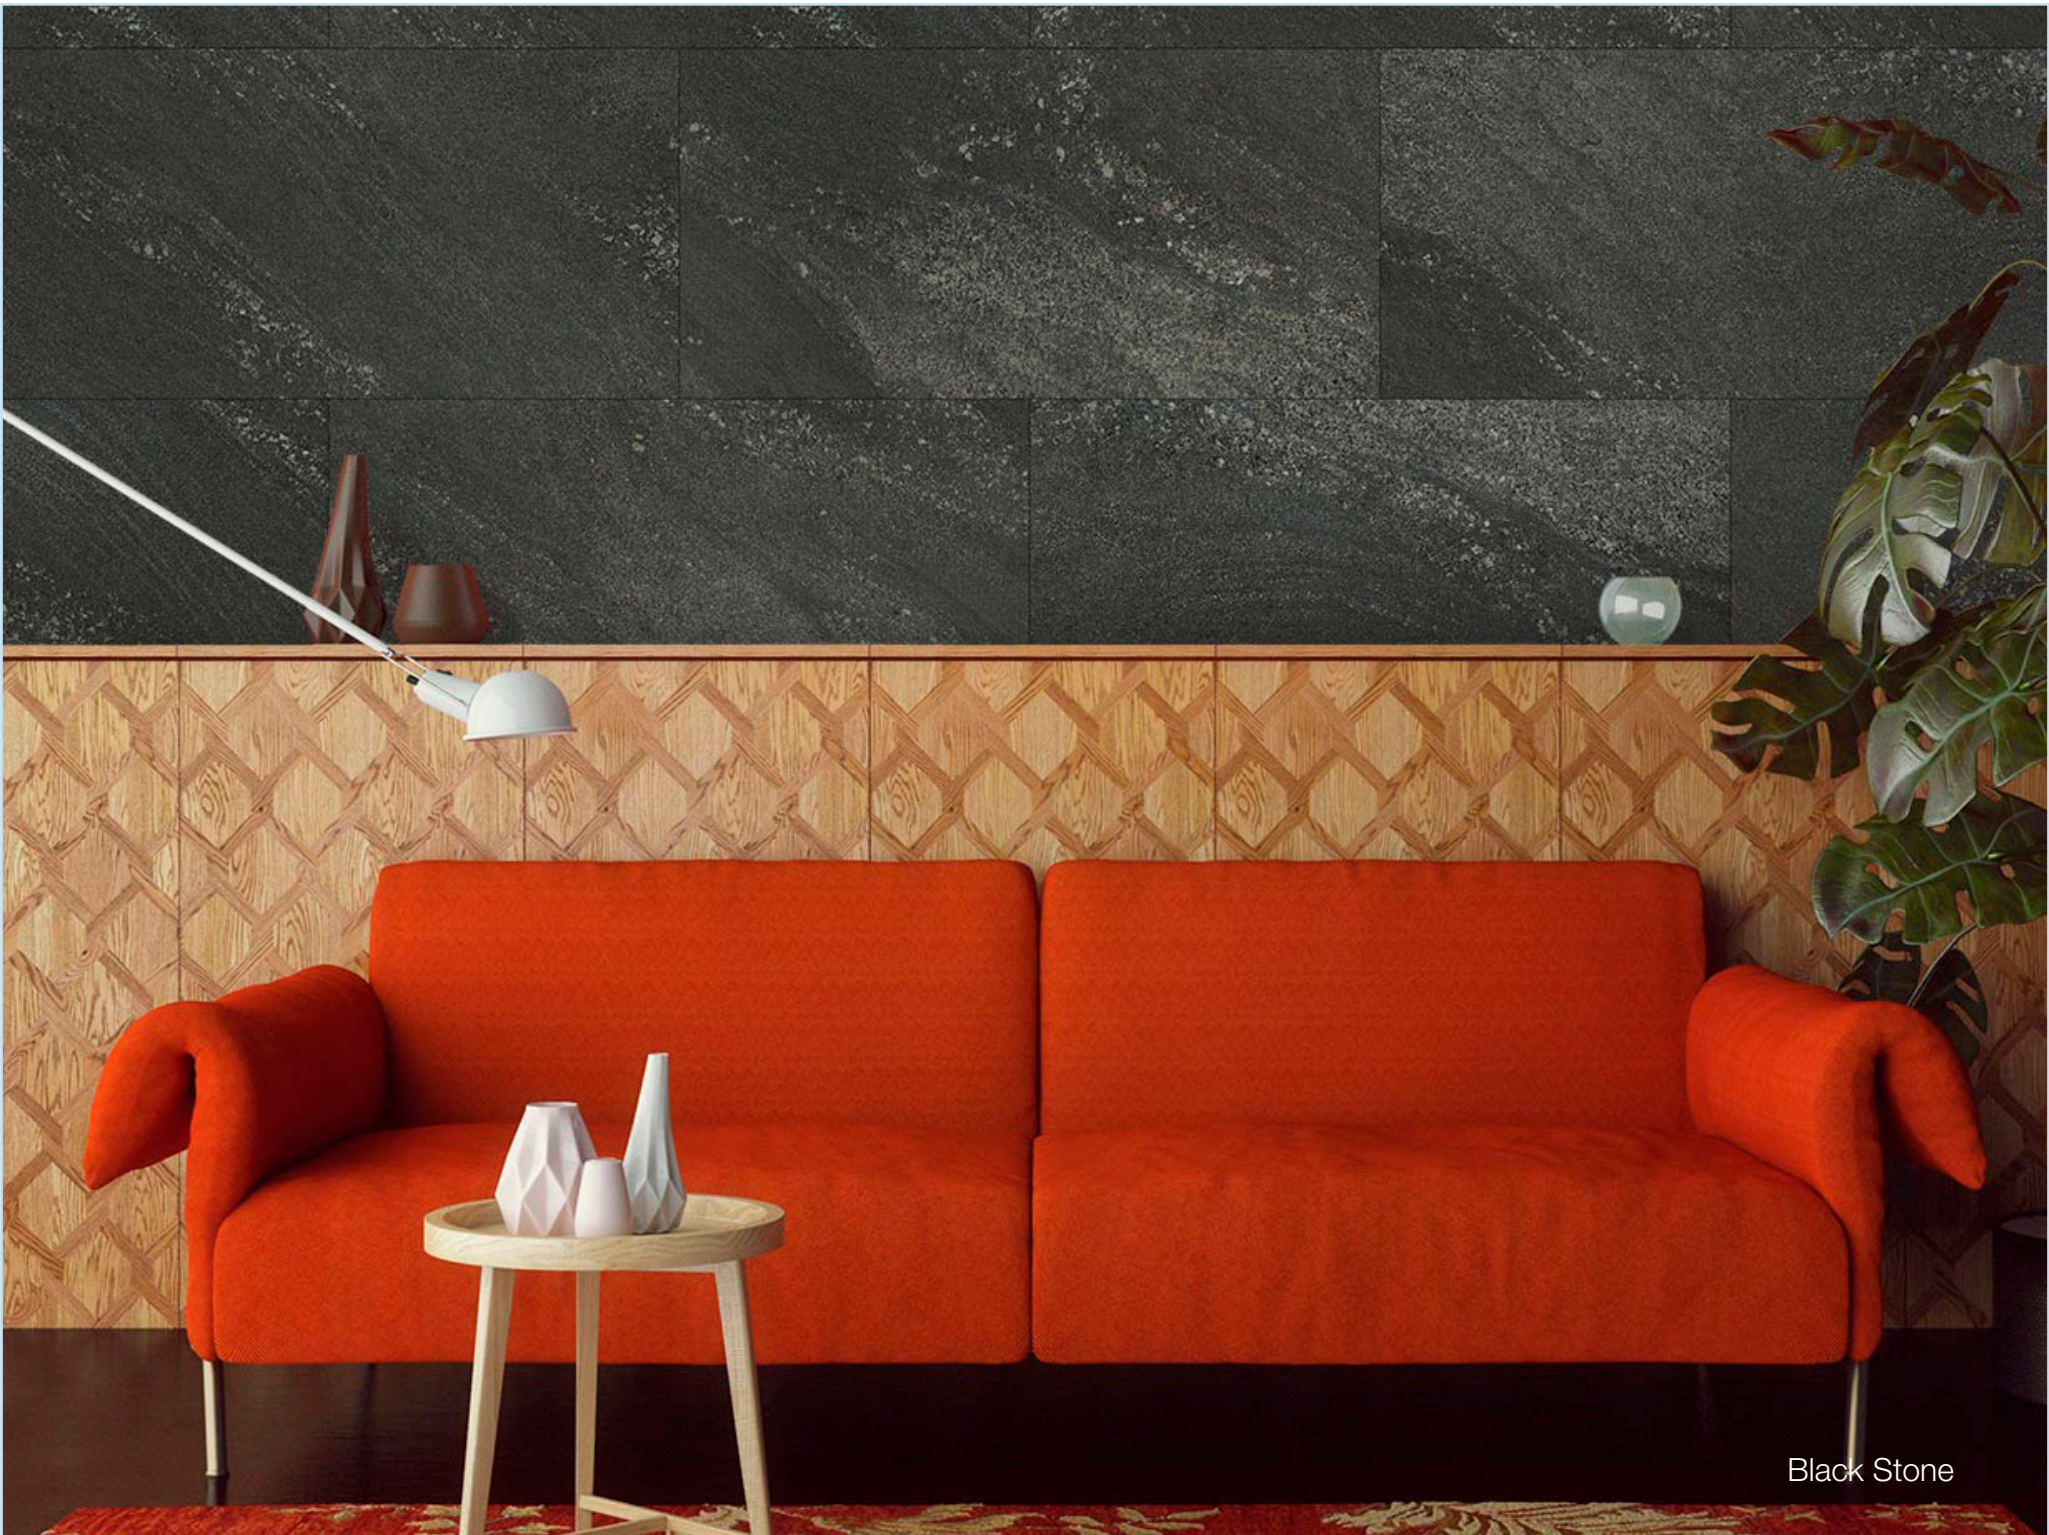

Mineral Decor

MIX AND MATCH

White Stone + Cargo Wood

White Marble

Dark Stone

Black Stone

Hamam Wood + Gray Concrete

Gray Slate

Cream Slate

Black Stone